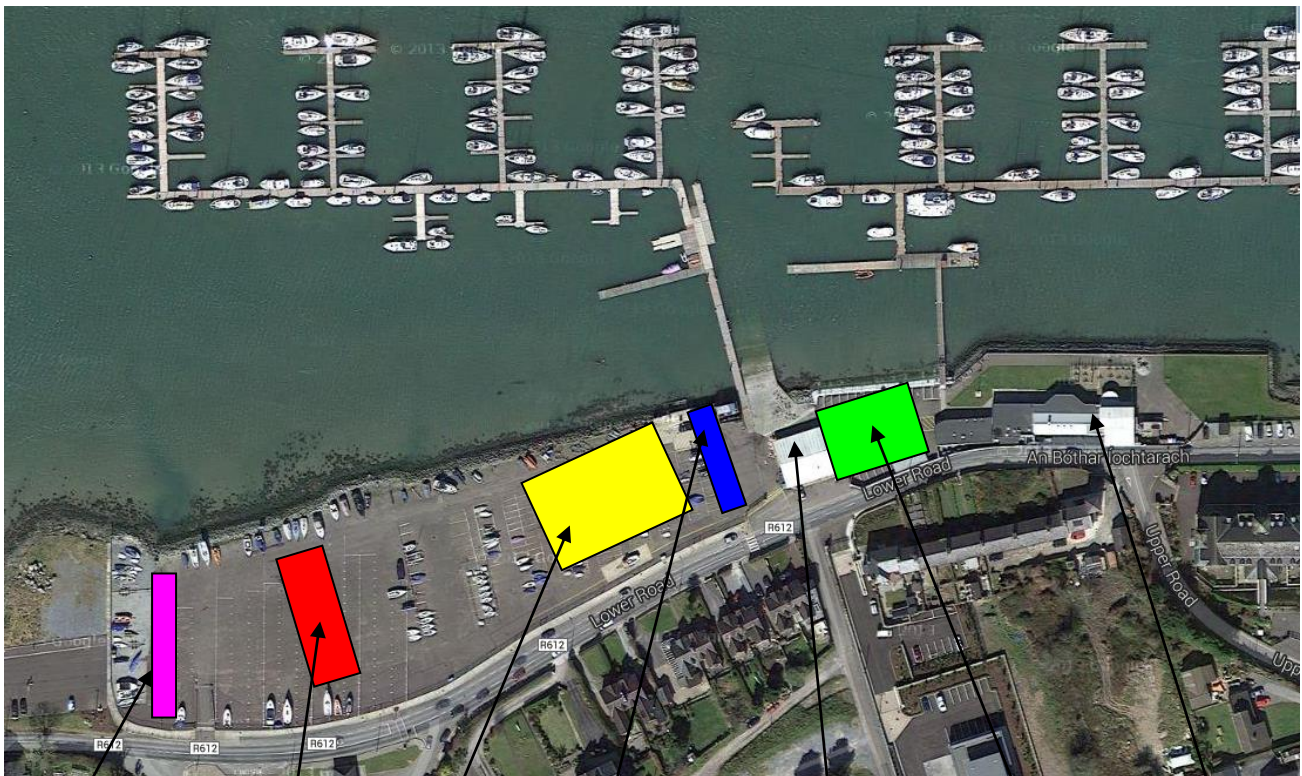

# Irish Laser Nationals 2017 RCYC Arrival Arrangements.

**Entry to the site will ONLY be from the western gate (Closest to Carrigaline).**

- Please enter through this gate (Pink Area), unload your boat and park your trailer as directed (Red Area).
- Walk your boat through the dinghy park to the fleet specific parking area.
  - Radials - Between Dinghy centre and main club. (Green Area)
  - Standards - West of Dinghy Centre (Yellow Area)
  - 4.7s - West of Dinghy Centre (Yellow Area)

## **Rib & Support Boats**

- All ribs & support boats must register in the dinghy centre prior to going afloat.
- Ribs are invited to launch any time before 10am on Thursday 17<sup>th</sup> August (Blue Area). Rib launches will then be suspended until all contestants have launched.
- Rib operators are requested to attend a RIB Safety Briefing directly after the sailor's briefing to confirm correct procedures in operating in the harbour and in the race area.

Main Entrance

Trailers

Stds & 4.7s

Rib Launch

Race Office

Radials

Main Club